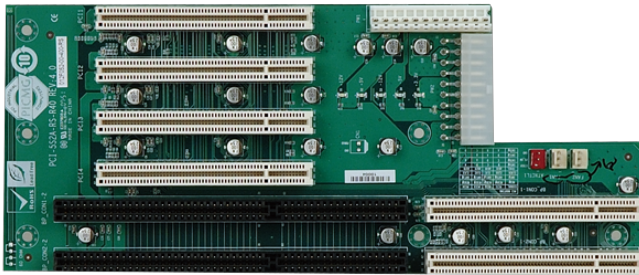

PCI-5S2A

5-slot ATX power backplane with four PCI slots and one ISA slot

Features

- » 4 x PCI Slot
- » 1 x ISA Slot

Specifications

I/O Interface	
Expansion	4 x PCI Slot
	1 x ISA Slot
Power	
Power Supply	Support AT/ATX mode

Ordering Information

RACK-500GW-R21	5U Height 5 Slots Full-size Chassis,White,W/O PSU,RoHS
RACK-500GB-R21	5U Height 5 Slots Full size Chassis,Black,W/O PSU,RoHS
PCI-5S2A-RS-R40	5-Slot ISA/PCI Backplane w/ATX_PWR,10pcs/box,RoHS