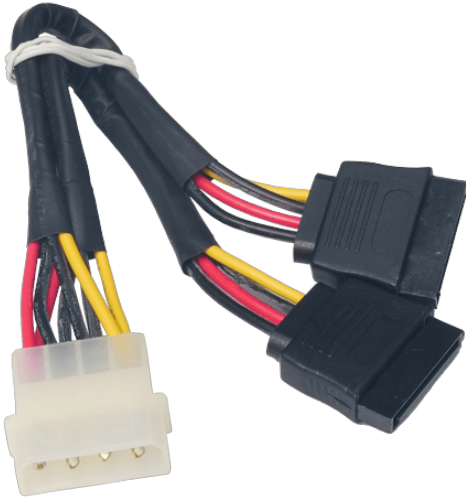

32102-000100-200-RS

SATA Power cable

Features

- » WIRE CABLE
- » POWER CABLE
- » SERIAL ATA POWER CABLE
- » 150MM, 18AWG
- » (A)MOLEX 8981-4M P=5.08
- » (B)SATA 15P 180° X2
- » ONE PCS PKG W/ LABEL
- » RoHS

Specifications

Description	
Description	WIRE CABLE;POWER CABLE;SERIAL ATA POWER CABLE;3;150MM;18AWG;(A)MOLEX 8981-4M P=5.08;(B)SATA 15P 180° X2;ONE PCS PKG W/ LABEL;RoHS
Dimensions	
Dimensions	Length: 150mm
Key Features	
Key Features	SATA Power cable

Ordering Information

32102-000100-200-RS	WIRE CABLE;POWER CABLE;SERIAL ATA POWER CABLE;3;150MM;18AWG;(A)MOLEX 8981-4M P=5.08;(B)SATA 15P 180° X2;ONE PCS PKG W/ LABEL;RoHS
---------------------	---