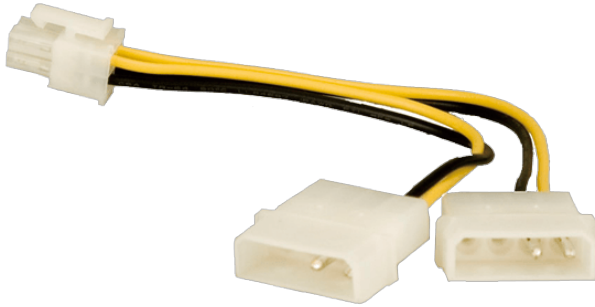

# 32100-087100-RS

12V power cable

## Specifications

---

General	
Output Connector	Board side: 1 x 4-pin (2x2) connector Device side: 2 x 4-pin (1x4) molex
Dimensions	
Dimensions	Length: 13 cm