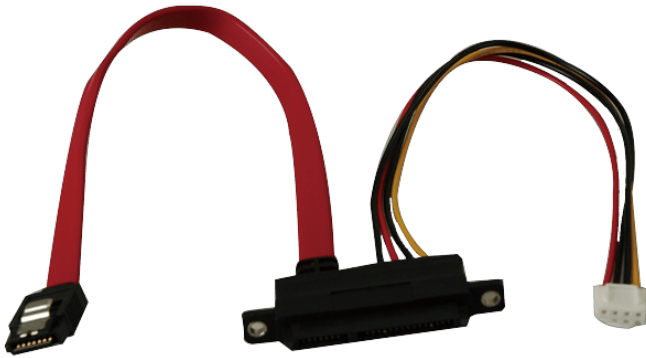

# 32801-000100-300-RS

SATA HDD cable

## Specifications

General	
Output Connector	Cable type: SATA + Power cable
	Connector: 4-pin PH 2.54 mm
Dimensions	
Dimensions	SATA cable 20 cm
	Power cable 20 cm

## Ordering Information

32801-000100-300-RS	SATA CABLE;SATA CABLE;;3;200MM;26AWG;SATA 7+15P FEMALE 180°;SATA 7P FEMALE 180°+LOCK;JST XHP-4 P=2.5;,,,,,;ONE PCS PKG W/ LABEL,,,,;SHANGHAI YING YU;RoHS
---------------------	-----------------------------------------------------------------------------------------------------------------------------------------------------------