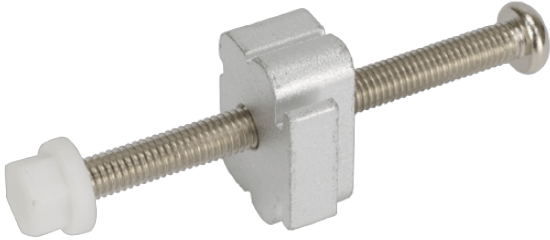

PK-S24M

A set of Panel Mounting Kit is composed of a clamp and screw

Features

Maritime Panel Mounting Kit

x12

Specifications

Dimensions	
Dimensions	222 x 432 x 252 mm
Material	
Material	Aluminum
Weight	
Weight	3.12 Kg
Key Features	
Key Features	12 mounting kits for S24M

Ordering Information

PK-S24M-R10	S24M panel mount kit, silver color, R10
-------------	---