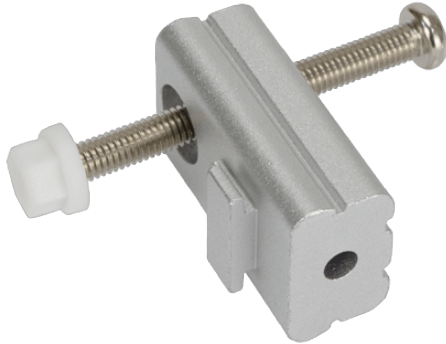

## PK-S24A

A set of Panel Mounting Kit is composed of a clamp and screw

### Features

Maritime Panel Mounting Kit

x12

### Specifications

Dimensions	
Dimensions	222 x 432 x 252 mm
Material	
Material	Aluminum
Weight	
Weight	3.12 Kg
Key Features	
Key Features	12 mounting kits for S24A

### Ordering Information

PK-S24A-R10	S24A panel mount kit, silver color, R10
-------------	---