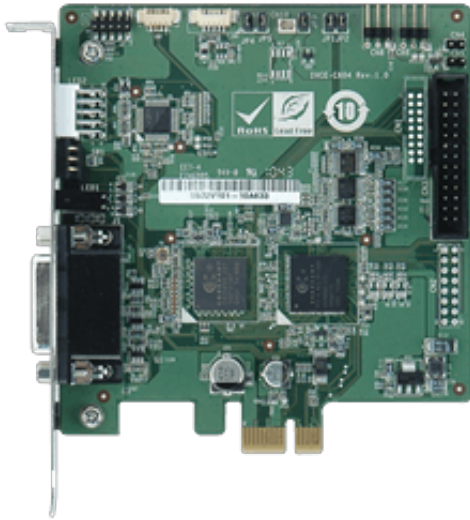

# IVCE-C604

PCIe video/Audio Capture Card with 4-Channel Video/Audio Input, Total 120fps@D1 for 4 Channels (NTSC)

## Features

- » Single card 4-channel composite video (NTSC/PAL) solution
- » PCI Express interface provides higher bandwidth and great performance
- » Compatible with Linux, Windows XP and Windows 7 (32-bit and 64-bit)
- » Total 120fps @ D1 for 4 channels (NTSC)
- » Supports multiple cards up to 64 channels video/audio input
- » External GPIO daughter board with 4 inputs and 4 outputs (optional)
- » SDK available for customer to create customized applications
- » Supports 4 channels video/audio input and 2 channels video output

## Specifications

Appearance	
Dimension	111.23 mm x 102.39 mm
Audio Processing	
Audio Compression	Software compression
Audio Sampling Frequencies	32kHz, 44.1kHz, 48kHz, 96kHz
Quantization	24-bit
Capture Interface	
Alarm I/O	yes
Audio Input	4 x Audio Input Channel 4 x Audio Input-RCA(BNC+RCA to DB-26 cable included)
Card ID	Rotary switch selectable with LED for ID indication
Interface Type	1 x PCIe x 1 (compatible with 1, 4, 8 and 16 lane PCIe slots)
LED Indicator	Red LED for system Green LED for AP running Yellow LED for watchdog
Video Input	4 x Video Input Channel (composite video NTSC/PAL auto sensing) 4 x Video Input-BNC(BNC+RCA to DB-26 cable included)
Video Output	2 x Video Output Channel 2 x Video Output-BNC(BNC+RCA to DB-26 cable included)
Environment	
Operating Temperature	-5°C ~ 65°C, non-condensing
Others	
Power Consumption	3.51W (3.3V@0.9A, 12V@0.045A)
Software Support	
SDK	1 x Linux 1 x Windows
OS Support	1 x Linux Ubuntu(14.04 (64-bit) Kernel version: 3.13.0-32-generic) 1 x Microsoft Windows 7 32-bit 1 x Microsoft Windows 7 64-bit

## Ordering Information

IVCE-C604-R10	PCI Express video/audio capture card with four video input channels, total 120fps@720x480(NTSC), and four audio input channels
---------------	--