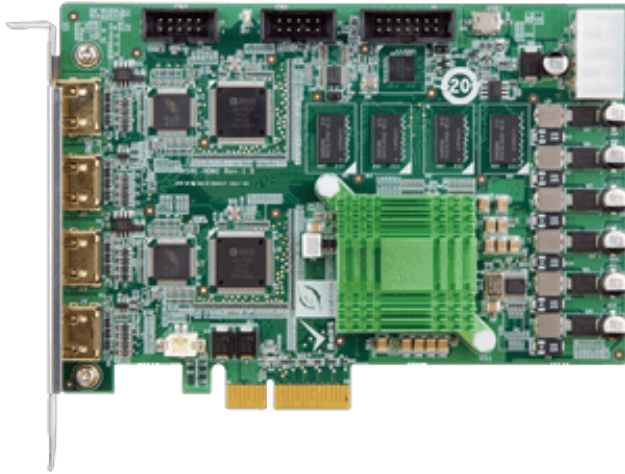

# HSRC-302E

PCI Express Uncompressed Video/Audio Capture Card with two Channel HDMI™ Inputs and Two Channel HDMI™ Bypass Outputs, 4K@30p, 1920x1080@60p

## Features

- » 2-channel HDMI™ input and 2-channel HDMI™ bypass output
- » Either one HDMI™ input supports 4K video signal
- » Supports for 4:2:2 color spaces to provide the highest quality for your images
- » HDMI™ bypass output supports video no delay pass through up to 4K@30, so you can watch original video while video processing
- » Designed for professional video, machine vision, broadcast & post production industries
- » For multi-channel audio mastering, 24-bit 48kHz audio provides the power you need to integrate into any audio environment
- » Windows/Linux OS supported

## Specifications

Appearance	Dimension
Audio Processing	Audio Sampling Frequencies
Capture Interface	Audio Input
1 x Audio Input Channel	
Interface Type	1 x USB3.0
No Delay Passthrough	1 x Video Output-HDMI™
1 x Video Output Channel	
1 x Audio Output Channel	
1 x Audio Output-HDMI™(stereo)	
Video Input	1 x Video Input-HDMI™
1 x Video Input Channel	
Environment	Operating Temperature
Others	Power Consumption
Software Support	SDK
1 x Windows	
OS Support	1 x Microsoft Windows 10 32-bit
1 x Microsoft Windows 7 32-bit	
1 x Microsoft Windows 7 64-bit	
1 x Microsoft Windows 8.1 32-bit	
1 x Microsoft Windows 8.1 64-bit	
1 x Microsoft Windows 10 64-bit	