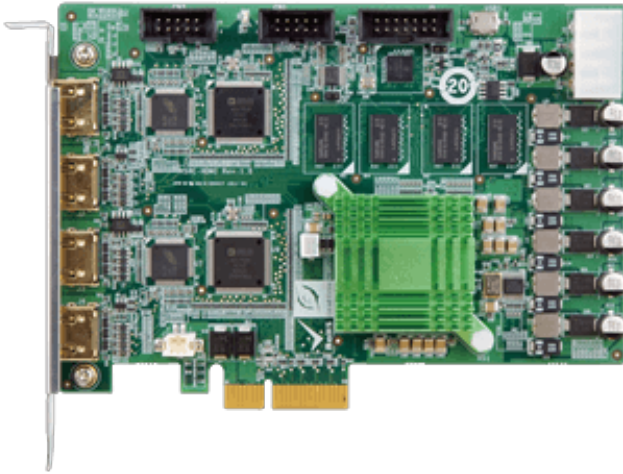

# HSRC-302E

PCI Express Uncompressed Video/Audio Capture Card with two Channel HDMI™ Inputs and Two Channel HDMI™ Bypass Outputs, 4K@30p, 1920x1080@60p

## Features

- » 2-channel HDMI™ input and 2-channel HDMI™ bypass output
- » Either one HDMI™ input supports 4K video signal
- » Supports for 4:2:2 color spaces to provide the highest quality for your images
- » HDMI™ bypass output supports video no delay pass through up to 4K@30, so you can watch original video while video processing
- » Designed for professional video, machine vision, broadcast & post production industries
- » For multi-channel audio mastering, 24-bit 48kHz audio provides the power you need to integrate into any audio environment
- » Windows/Linux OS supported

## Specifications

Appearance	Dimension
Audio Processing	Audio Sampling Frequencies
Capture Interface	Audio Input
1 x Audio Input Channel	
Interface Type	1 x USB3.0
No Delay Passthrough	1 x Video Output-HDMI™
1 x Video Output Channel	
1 x Audio Output Channel	
1 x Audio Output-HDMI™(stereo)	
Video Input	1 x Video Input-HDMI™
1 x Video Input Channel	
Environment	Operating Temperature
Others	Power Consumption
Software Support	SDK
1 x Windows	
OS Support	1 x Microsoft Windows 10 32-bit
1 x Microsoft Windows 7 32-bit	
1 x Microsoft Windows 7 64-bit	
1 x Microsoft Windows 8.1 32-bit	
1 x Microsoft Windows 8.1 64-bit	
1 x Microsoft Windows 10 64-bit	