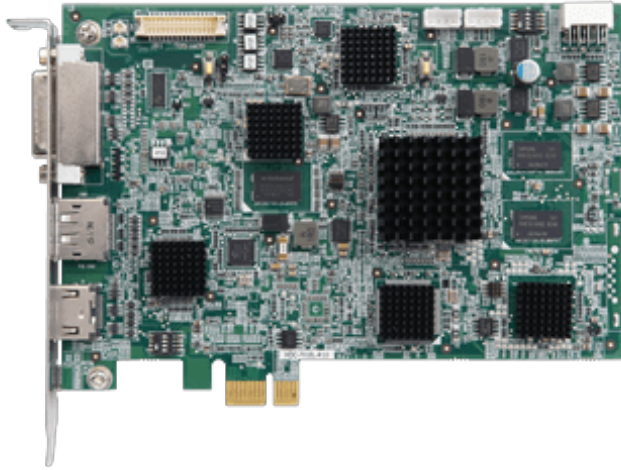

# HDC-701EL

PCI Express video/audio capture card with One Channel HDMI™/DP/DVI-I/YPbPr/3G-SDI Input and One Channel HDMI™ Output, 1920x1080@30p, and H.264 Hardware Encoder

## Features

- » 1-channel HDMI™/DP/DVI-I/YPbPr/3G-SDI input with H.264 hardware compression and 1-channel HDMI™ output
- » High quality video recording up to 1080p30
- » HDMI™ output supports video preview up to 1080p60, so you can watch video while recording or editing
- » Provides DirectShow filter
- » Equipped with video scaler for PIP, OSD, cropping (optional)
- » Windows/Linux OS supported

## Specifications

<b>Appearance</b>	
Dimension	155 mm x 111 mm
<b>Audio Processing</b>	
Audio Compression	MPEG4-AAC
Audio Sampling Frequencies	44.1k, 48k Hz
Recording Data rate	128kbps
<b>Capture Interface</b>	
Audio Input	1 x Audio Input Channel
	1 x Audio Input-HDMI™(stereo)
Audio Output	1 x Audio Output Channel
	1 x Audio Output-HDMI™(stereo)
Interface Type	1 x PCIe x 1
Video Input	1 x Video Input Channel
	1 x Video Input-3G-SDI
	1 x Video Input-DP
	1 x Video Input-DVI-I
	1 x Video Input-HDMI™
	1 x Video Input-YPbPr
Video Output	1 x Video Output Channel(1080p60)
	1 x Video Output-HDMI™
<b>Environment</b>	
Operating Temperature	0°C ~ 60°C (32° ~ 140°F), non-condensing
<b>Functionality</b>	
Multiple Card Support	4 cards, 4 channels
Scaling	Video scaling support, OSD, PIP, Cropping
<b>Others</b>	
Power Consumption	15W
<b>Software Support</b>	
SDK	1 x Linux
	1 x Windows
OS Support	1 x Linux Ubuntu(16.04 (64-bit) (Kernel version: 4.4.0-21-generic))

## Ordering Information

HDC-701EL-R10	PCI Express Video/Audio Capture Card with HDMI™/DVI/DP/YPbPr/SDI input and one HDMI™ output, 1920x1080@30p, and H.264 codec transcoding
---------------	---