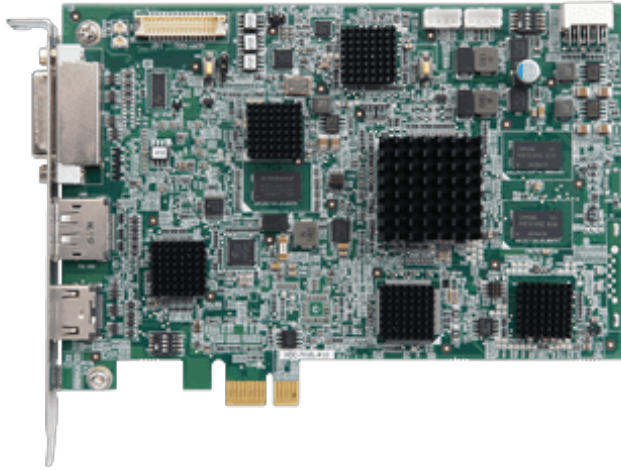

HDC-701EL

PCI Express video/audio capture card with One Channel HDMI™/DP/DVI-I/YPbPr/3G-SDI Input and One Channel HDMI™ Output, 1920x1080@30p, and H.264 Hardware Encoder

Features

- » 1-channel HDMI™/DP/DVI-I/YPbPr/3G-SDI input with H.264 hardware compression and 1-channel HDMI™ output
- » High quality video recording up to 1080p30
- » HDMI™ output supports video preview up to 1080p60, so you can watch video while recording or editing
- » Provides DirectShow filter
- » Equipped with video scaler for PIP, OSD, cropping (optional)
- » Windows/Linux OS supported

Specifications

Appearance	
Dimension	155 mm x 111 mm
Audio Processing	
Audio Compression	MPEG4-AAC
Audio Sampling Frequencies	44.1k, 48k Hz
Recording Data rate	128kbps
Capture Interface	
Audio Input	1 x Audio Input Channel
	1 x Audio Input-HDMI™(stereo)
Audio Output	1 x Audio Output Channel
	1 x Audio Output-HDMI™(stereo)
Interface Type	1 x PCIe x 1
Video Input	1 x Video Input Channel
	1 x Video Input-3G-SDI
	1 x Video Input-DP
	1 x Video Input-DVI-I
	1 x Video Input-HDMI™
	1 x Video Input-YPbPr
Video Output	1 x Video Output Channel(1080p60)
	1 x Video Output-HDMI™
Environment	
Operating Temperature	0°C ~ 60°C (32° ~ 140°F), non-condensing
Functionality	
Multiple Card Support	4 cards, 4 channels
Scaling	Video scaling support, OSD, PIP, Cropping
Others	
Power Consumption	15W
Software Support	
SDK	1 x Linux
	1 x Windows
OS Support	1 x Linux Ubuntu(16.04 (64-bit) (Kernel version: 4.4.0-21-generic))

Ordering Information

HDC-701EL-R10	PCI Express Video/Audio Capture Card with HDMI™/DVI/DP/YPbPr/SDI input and one HDMI™ output, 1920x1080@30p, and H.264 codec transcoding
---------------	-----------------------------------------------------------------------------------------------------------------------------------------