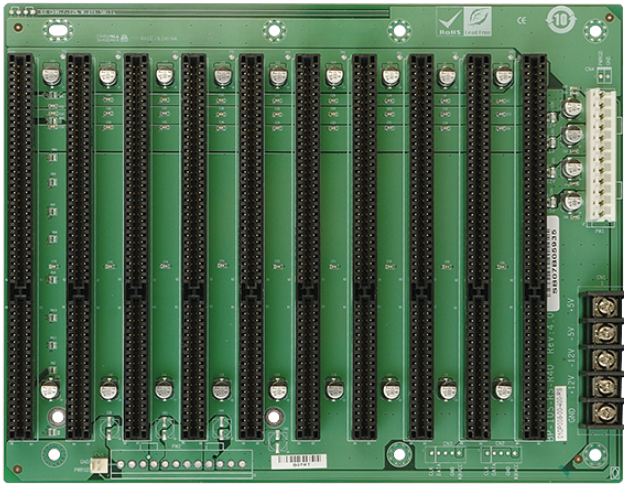

# BP-10S

10-slot backplane with ten ISA slots

## Features

- » 10 x ISA Slot
- » Support AT mode

## Specifications

I/O Interface	
Expansion	10 x ISA Slot
Power	
Power Supply	Support AT mode

## Ordering Information

PAC-125GW-R11	10-Slot Full size chassis,White,W/O PSU,RoHS
BP-10S-RS-R40	10-Slot ISA PASSIVE Backplane 10pcs/box,RoHS