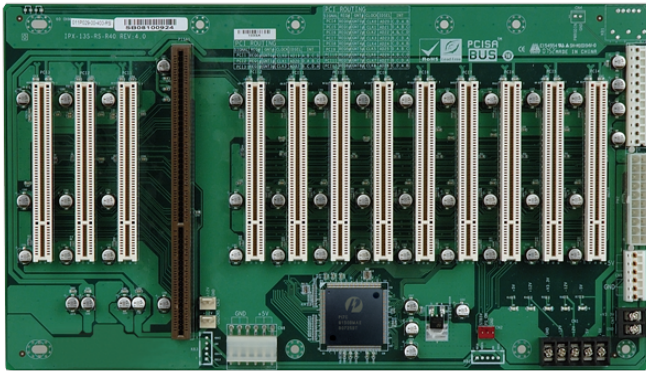

IPX-13S

13-slot backplane with twelve PCI slots

Features

- » 12 x PCI Slot
- » Support AT/ATX mode

Specifications

I/O Interface	
Expansion	12 x PCI Slot
Power	
Power Supply	Support AT/ATX mode

Ordering Information

RACK-360GW-R22	4U 14-Slot Rackmount Chassis,FP With USB,White,AT Power Switch,W/O PSU,RoHS
RACK-360GB-R22	4U 14-Slot Rackmount Chassis,FP With USB,Black,AT Power Switch,W/O PSU,RoHS
RACK-305GW-R22	4U 14-Slot Rackmount Chassis,White,AT Power Switch,W/O PSU,RoHS
RACK-305GB-R22	4U 14-Slot Rackmount Chassis,Black,AT Power Switch,W/O PSU,RoHS
RACK-3000GW-R21	4U 14-Slot Rackmount Chassis,White,ATX Power Switch,W/O PSU,RoHS
RACK-3000GB-R21	4U 14-Slot Rackmount Chassis,Black,ATX Power Switch,W/O PSU,RoHS
IPX-13S-RS-R40	PCISA/PCI 13 Slots Backplane,PLX PCI6150HINT HB4,RoHS