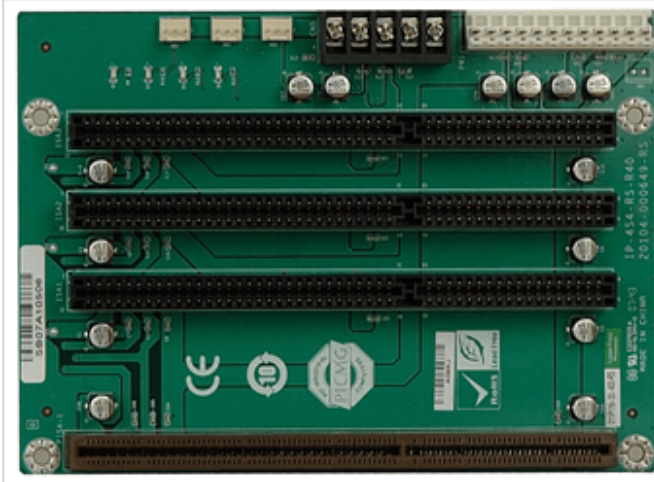

# IP-4S4-RS

4-slot backplane with three ISA slots

## Specifications

Chassis	
Chassis	PAC-400G
	PAC-42GH
Expansion Slots	
ISA Slot	3
PSU Type	
PSU Type	AT
Total Slot	
Total Slot	4

## Ordering Information

IP-4S4-RS-R40	PCISA 4-Slot 3ISA PASSIVE Backplane 10pcs/box,RoHS
PAC-42GHW-R11	4-Slot Half size Chassis,White,W/O BP,W/O PSU,AT POWER SWITCH,RoHS
PAC-400GW-R11	5-Slot Half size Industrial Chassis,WHite color,W/O PSU,RoHS