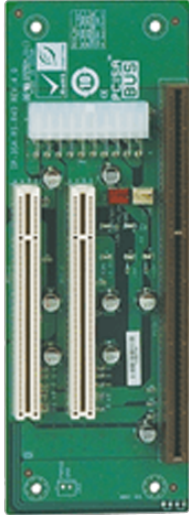

IP-3SA-RS

3-slot backplane with two PCI slots

Features

Specifications

Chassis	
Chassis	PR-1300G
Expansion Slots	
PCI Slot	2
PSU Type	
PSU Type	ATX
Total Slot	
Total Slot	3

Ordering Information

IP-3SA-RS-R40	PCISA 3-Slot PASSIVE Backplane ATX 10pcs/box,RoHS
---------------	---