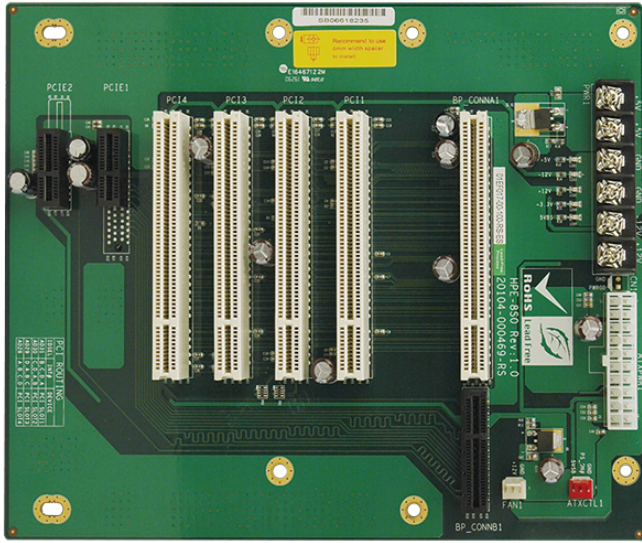

# HPE-8S0

7-slot backplane with four PCI slots and two PCIe x1 slots

## Features

- » 1 x PCIe x1
- » 4 x PCI Slot

## Specifications

I/O Interface	
Expansion	1 x PCIe x1
	4 x PCI Slot

## Ordering Information

HPE-8S0-R41	PCI/PCI Express Backplane with 4 PCI, 2 PCIe x1 Slots,RoHS
-------------	--