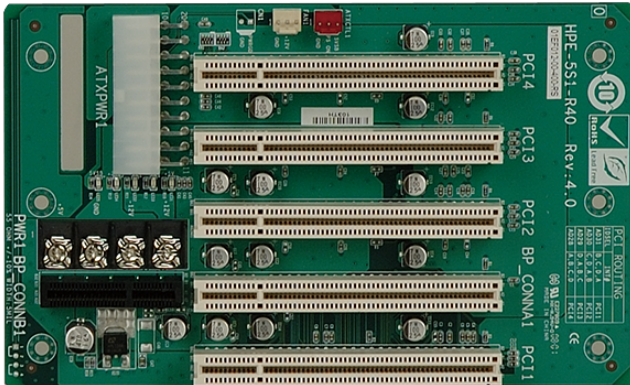

Embedded Computer > Single Board Computer > Backplane

HPE-5S1

5-slot backplane with four PCI slots

Features

» 4 x PCI Slot

Specifications

I/O Interface

Expansion	4 x PCI Slot
-----------	--------------

Ordering Information

RACK-500GW-R21	5U Height 5 Slots Full-size Chassis,White,W/O PSU,RoHS
RACK-500GB-R21	5U Height 5 Slots Full size Chassis,Black,W/O PSU,RoHS
PR-1500GW-R12	5-Slot Half size Chassis,White,W/O PSU,RoHS
HPE-5S1-R51	PCI/PCI Express Backplane with 4 PCI Slots,RoHS