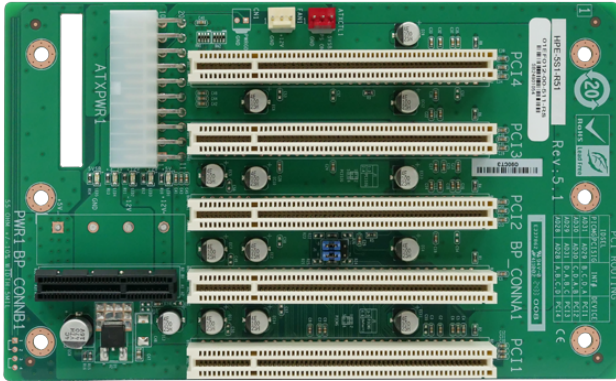

HPE-5S1

5-slot backplane with four PCI slots

Features

- » 4 x PCI Slot

Specifications

I/O Interface	
Expansion	4 x PCI Slot

Ordering Information

RACK-500GW-R21	5U Height 5 Slots Full-size Chassis,White,W/O PSU,RoHS
RACK-500GB-R21	5U Height 5 Slots Full size Chassis,Black,W/O PSU,RoHS
PR-1500GW-R12	5-Slot Half size Chassis,White,W/O PSU,RoHS
HPE-5S1-R51	PCI/PCI Express Backplane with 4 PCI Slots,RoHS