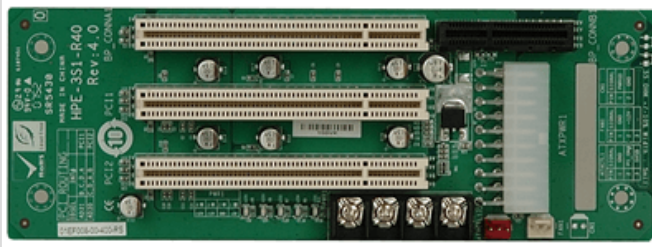

HPE-3S1

3-slot backplane with two PCI slots

Features

Specifications

I/O Interface

Expansion	2 x PCI Slot
-----------	--------------

Ordering Information

HPE-3S1-R41	PCI/PCI Express Backplane with 2 PCI Slots,RoHS
-------------	---