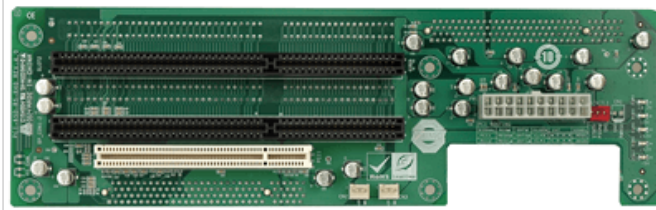

## PCI-6SR-RS

2U chassis backplane with two PCI slots and two ISA slots (AT mode)

### Specifications

Chassis	
Chassis	RACK-220G
Expansion Slots	
ISA Slot	L1+R1
PCI Slot	L1+R1
PSU Type	
PSU Type	ATX
Total Slot	
Total Slot	6

### Ordering Information

PCI-6SR-RS-R30	6 Slot Butterfly Backplane 10pcs/box,RoHS
RACK-220GW	2U 6-slot Full-size Rackmount Chassis for PICMG 1.0 SBC and w/o PS/2 PSU,White,RoHS
RACK-220GB	2U 6-slot Full-size Rackmount Chassis for PICMG 1.0 SBC and w/o PS/2 PSU,Black,RoHS