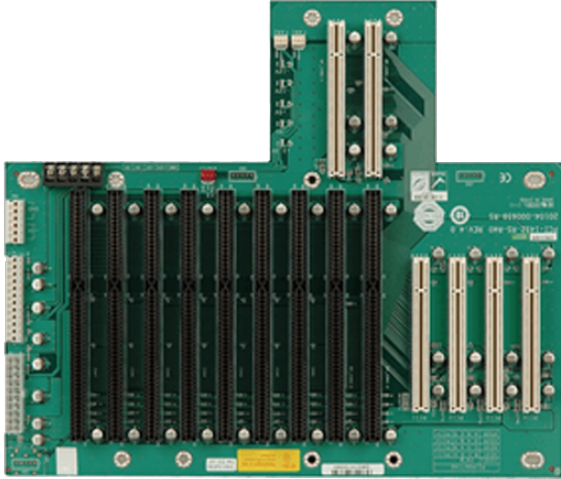

PCI-14S2

14-slot backplane with four PCI slots and eight ISA slots

Features

Specifications

I/O Interface	
Expansion	4 x PCI Slot
	8 x ISA Slot
Power	
Power Supply	Support AT/ATX mode

Ordering Information

RACK-360GW-R22	4U 14-Slot Rackmount Chassis,FP With USB,White,AT Power Switch,W/O PSU,RoHS
RACK-360GB-R22	4U 14-Slot Rackmount Chassis,FP With USB,Black,AT Power Switch,W/O PSU,RoHS
RACK-305GW-R22	4U 14-Slot Rackmount Chassis,White,AT Power Switch,W/O PSU,RoHS
RACK-305GB-R22	4U 14-Slot Rackmount Chassis,Black,AT Power Switch,W/O PSU,RoHS
RACK-3000GW-R21	4U 14-Slot Rackmount Chassis,White,ATX Power Switch,W/O PSU,RoHS
RACK-3000GB-R21	4U 14-Slot Rackmount Chassis,Black,ATX Power Switch,W/O PSU,RoHS
PCI-14S2-RS-R40	14-Slot 4PCI 8ISA Backplane,RoHS