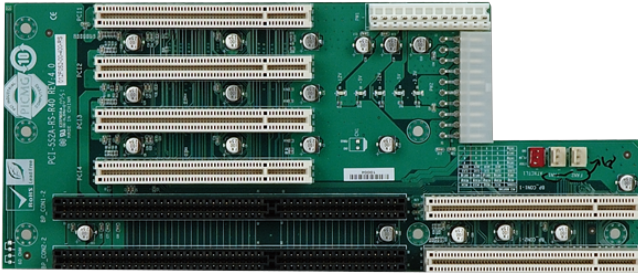

PCI-5S2A

5-slot ATX power backplane with four PCI slots and one ISA slot

Features

- » 4 x PCI Slot
- » 1 x ISA Slot

Specifications

I/O Interface	
Expansion	4 x PCI Slot
	1 x ISA Slot
Power	
Power Supply	Support AT/ATX mode

Ordering Information

RACK-500GW-R21	5U Height 5 Slots Full-size Chassis,White,W/O PSU,RoHS
RACK-500GB-R21	5U Height 5 Slots Full size Chassis,Black,W/O PSU,RoHS
PCI-5S2A-RS-R40	5-Slot ISA/PCI Backplane w/ATX_PWR,10pcs/box,RoHS