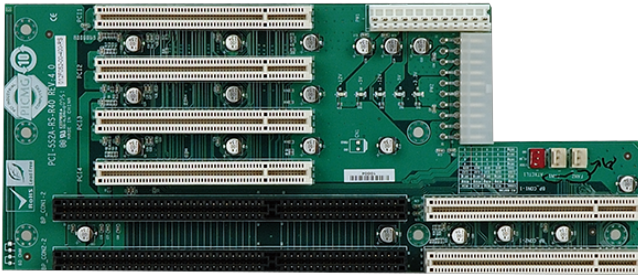

## PCI-5S2

5-slot AT power backplane with four PCI slots and one ISA slot

### Features

- » 4 x PCI Slot
- » 1 x ISA Slot

### Specifications

I/O Interface	
Expansion	4 x PCI Slot
	1 x ISA Slot
Power	
Power Supply	Support AT/ATX mode

### Ordering Information

RACK-500GW-R21	5U Height 5 Slots Full-size Chassis,White,W/O PSU,RoHS
RACK-500GB-R21	5U Height 5 Slots Full size Chassis,Black,W/O PSU,RoHS
PCI-5S2-RS-R40	5-Slot ISA/PCI Backplane 10pcs/box,RoHS