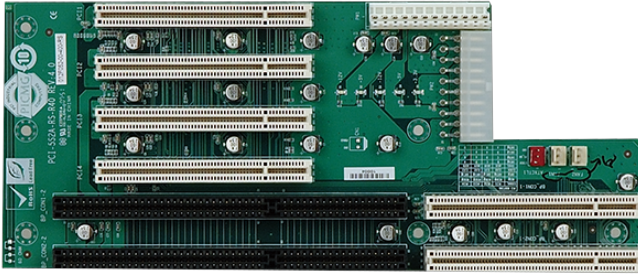

PCI-5S2

5-slot AT power backplane with four PCI slots and one ISA slot

Features

- » 4 x PCI Slot
- » 1 x ISA Slot

Specifications

I/O Interface	
Expansion	4 x PCI Slot
	1 x ISA Slot
Power	
Power Supply	Support AT/ATX mode

Ordering Information

RACK-500GW-R21	5U Height 5 Slots Full-size Chassis,White,W/O PSU,RoHS
RACK-500GB-R21	5U Height 5 Slots Full size Chassis,Black,W/O PSU,RoHS
PCI-5S2-RS-R40	5-Slot ISA/PCI Backplane 10pcs/box,RoHS