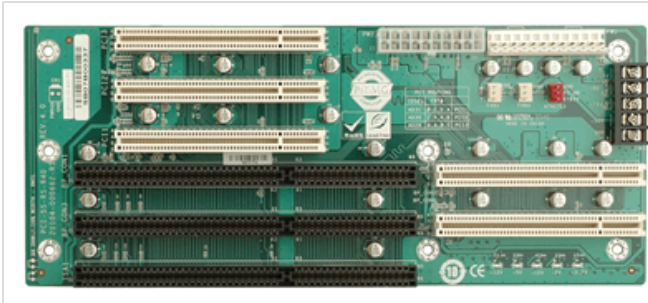

PCI-5S

5-slot backplane with three PCI slots and two ISA slots

Features

Specifications

I/O Interface

Expansion	3 x PCI Slot
	2 x ISA Slot

Power

Power Supply	Support AT/ATX mode
--------------	---------------------

Ordering Information

PCI-5S-RS-R40	5-Slot 3PCI 2ISA Backplane,RoHS
PAC-1000GB-R20	6-Slot Full size Chassis,Black,W/O PSU,RoHS