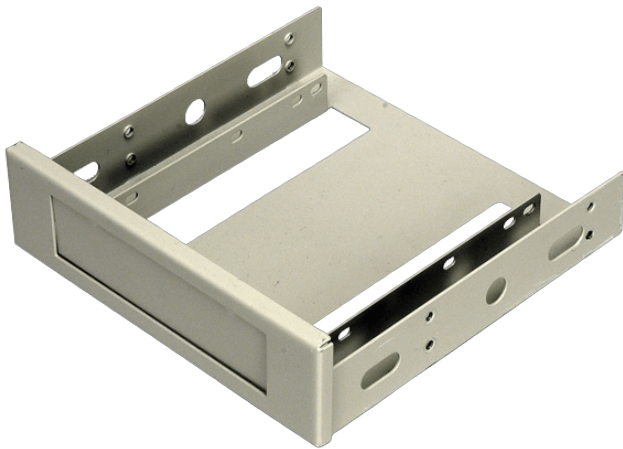

# XWC-410030507230-RS

5.25" External Bay to 3.5" HDD / Device Bay, White

## Features

- \* Durable one piece aluminum construction
- \* Compatible with any standard 5.25" external drive bay
- \* Fits 1 x 3.5" device / hard drive
- \* Mounting screw holes for 3.5" HDD installation
- \* Compatible with any standard 3.5" HDD and 3.5" device

## Specifications

General	
Dimensions	150 x 146 x 42 (L x W x H) (mm)
Material	
Material	Aluminum
Weight	
Weight	0.2 kg (Gross)
Drive Bay Space	
Drive Bay Space	One 5.25" drive bay
HDD Type	
HDD Type	Internal 3.5" device bay
Hot Swap	
Hot Swap	No
Keylock	
Keylock	No
Signal Out	
Signal Out	No
Color	
Color	White
Interface	
Interface	SATA / IDE / SSD