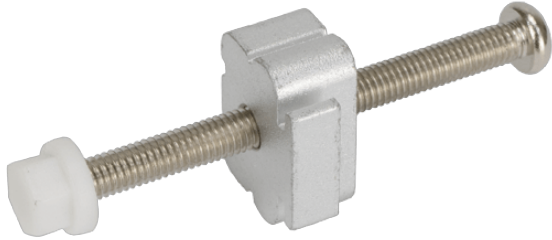

## PK-S24M

A set of Panel Mounting Kit is composed of a clamp and screw

### Features

Maritime Panel Mounting Kit

x12

### Specifications

Dimensions	
Dimensions	222 x 432 x 252 mm
Material	
Material	Aluminum
Weight	
Weight	3.12 Kg
Key Features	
Key Features	12 mounting kits for S24M

### Ordering Information

PK-S24M-R10	S24M panel mount kit, silver color, R10
-------------	---