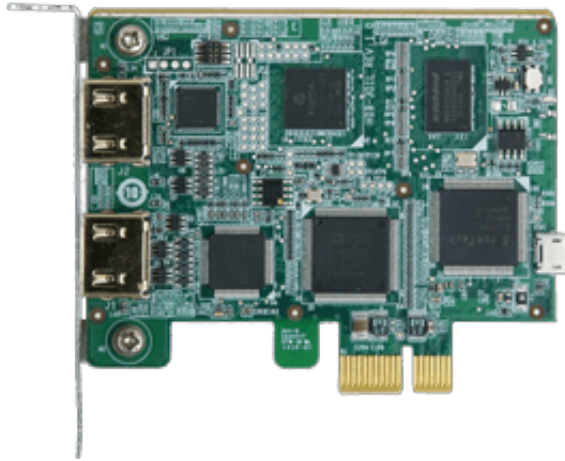

# HDC-301EL

PCI Express Video/Audio Capture Card with One Channel HDMI™ Input and One Channel HDMI™ Bypass Output, 1920x1080@30p, and H.264 Hardware Encoder

## Features

- » 1-channel HDMI™ input with H.264 hardware compression and 1-channel HDMI™ bypass output
- » High quality video recording up to 1080p30
- » HDMI™ bypass output supports video no delay pass through up to 1080p60, so you can watch video while recording
- » Provides DirectShow filter
- » Low Power Consumption
- » Low-Profile PCIe card
- » Windows/Linux OS supported

## Specifications

Appearance	
Dimension	83.82 mm x 64.41 mm
Audio Processing	
Audio Compression	MPEG4-AAC
Audio Sampling Frequencies	44.1k, 48k Hz
Recording Data rate	128kbps
Capture Interface	
Audio Input	1 x Audio Input Channel 1 x Audio Input-HDMI™(stereo)
Audio Output	1 x Audio Output-HDMI™(stereo) 1 x Audio Output Channel
Interface Type	1 x PCIe x 1
Video Input	1 x Video Input Channel 1 x Video Input-HDMI™
Video Output	1 x Video Output Channel(1080p60) 1 x Video Output-HDMI™
Environment	
Operating Temperature	0°C ~ 60°C (32° ~ 140°F), non-condensing
Functionality	
Multiple Card Support	4 cards, 4 channels
Scaling	Video scaling down compression
Others	
Power Consumption	4.5W
Software Support	
SDK	1 x Linux 1 x Windows
OS Support	1 x Microsoft Windows 7 32-bit 1 x Linux Ubuntu(16.04 (64-bit) (Kernel version: 4.4.0-21-generic)) 1 x Microsoft Windows 7 64-bit
System Requirement	
CPU	Intel® Core™ 2 Duo 2.4GHz or above

## Ordering Information

HDC-301EL-R10	PCI Express Video/Audio Capture Card with one HDMI™ input and one HDMI™ output, 1920x1080@30p, and H.264 codec transcoding
---------------	--