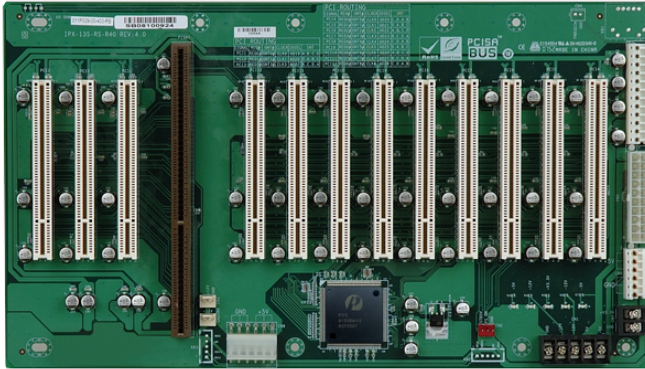

# IPX-13S

13-slot backplane with twelve PCI slots

## Features

- » 12 x PCI Slot
- » Support AT/ATX mode

## Specifications

I/O Interface	
Expansion	12 x PCI Slot
Power	
Power Supply	Support AT/ATX mode