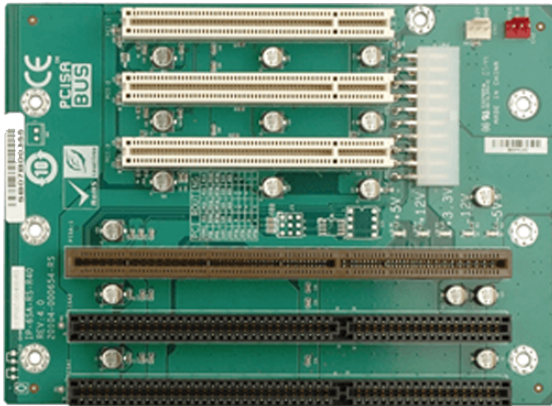

# IP-6SA

6-slot backplane with three PCI slots and two ISA slots

## Features

- » 3 x PCI Slot
- » 2 x ISA Slot

## Specifications

I/O Interface	
Expansion	3 x PCI Slot 2 x ISA Slot
Power	
Power Supply	Support ATX mode