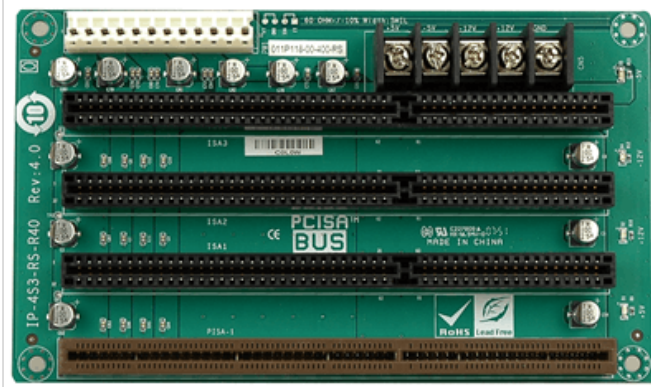

IP-4S3-RS

4-slot backplane with three ISA slots

Features

Specifications

Total Slot	Total Slot
Expansion Slots	ISA Slot
PSU Type	PSU Type
Chassis	Chassis

Ordering Information

IP-4S3-RS-R40	PCISA 4-Slot PASSIVE Backplane 10pcs/box,RoHS
PAC-42GHW-R11	4-Slot Half size Chassis,White,W/O BP,W/O PSU,AT POWER SWITCH,RoHS
PAC-400GW-R11	5-Slot Half size Industrial Chassis,WHITE color,W/O PSU,RoHS