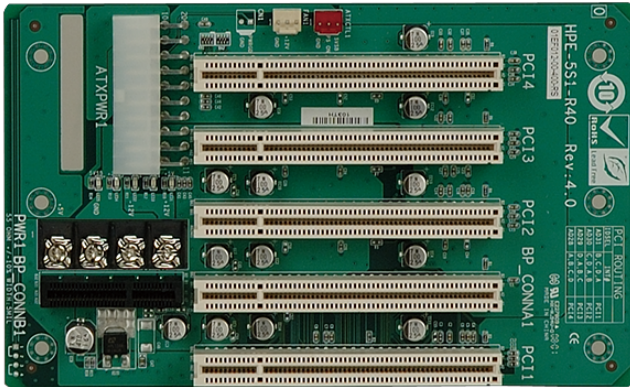

HPE-5S1

5-slot backplane with four PCI slots

Features

» 4 x PCI Slot

Specifications

| | |
|---------------|--------------|
| I/O Interface | |
| Expansion | 4 x PCI Slot |

Ordering Information

| | |
|----------------|--|
| RACK-500GW-R21 | 5U Height 5 Slots Full-size Chassis,White,W/O PSU,RoHS |
| RACK-500GB-R21 | 5U Height 5 Slots Full size Chassis,Black,W/O PSU,RoHS |
| PR-1500GW-R12 | 5-Slot Half size Chassis,White,W/O PSU,RoHS |
| HPE-5S1-R51 | PCI/PCI Express Backplane with 4 PCI Slots,RoHS |