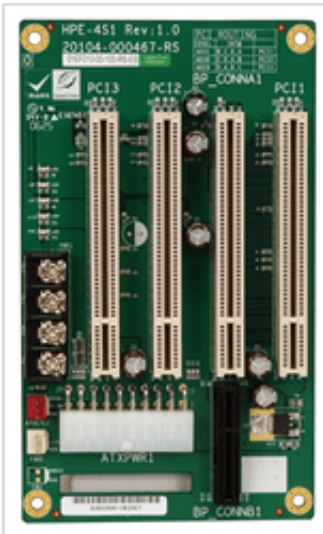

HPE-4S1

4-slot backplane with three PCI slots

Features

Specifications

I/O Interface

Expansion	3 x PCI Slot
-----------	--------------

Ordering Information

PAC-42GHW-R11	4-Slot Half size Chassis,White,W/O BP,W/O PSU,AT POWER SWITCH,RoHS
PAC-400GW-R11	5-Slot Half size Industrial Chassis,WHite color,W/O PSU,RoHS
HPE-4S1-R41	PCI/PCI Express Backplane with 3 PCI Slots,RoHS