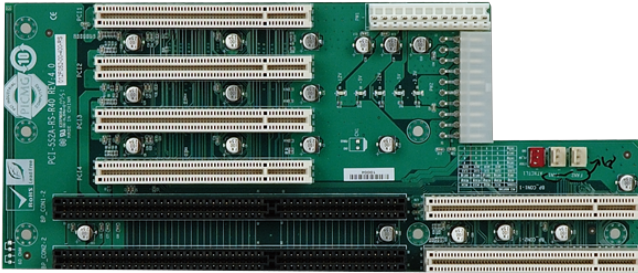

# PCI-5S2A

5-slot ATX power backplane with four PCI slots and one ISA slot

## Features

- » 4 x PCI Slot
- » 1 x ISA Slot

## Specifications

I/O Interface	
Expansion	4 x PCI Slot
	1 x ISA Slot
Power	
Power Supply	Support AT/ATX mode