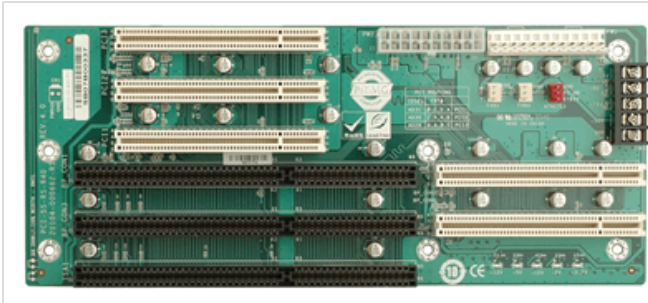

## PCI-5S

5-slot backplane with three PCI slots and two ISA slots

## Specifications

I/O Interface	
Expansion	3 x PCI Slot
	2 x ISA Slot
Power	
Power Supply	Support AT/ATX mode

## Ordering Information

PCI-5S-RS-R40	5-Slot 3PCI 2ISA Backplane,RoHS
PAC-1000GB-R20	6-Slot Full size Chassis,Black,W/O PSU,RoHS