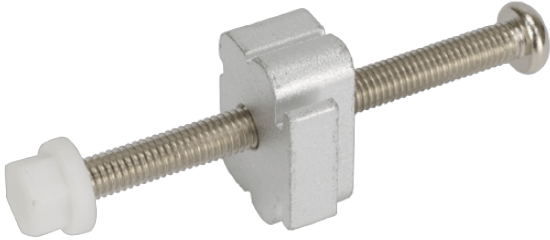

## PK-S24M

A set of Panel Mounting Kit is composed of a clamp and screw

### Features

Maritime Panel Mounting Kit

x12

### Specifications

Dimensions	
Dimensions	222 x 432 x 252 mm
Material	
Material	Aluminum
Weight	
Weight	3.12 Kg
Key Features	
Key Features	12 mounting kits for S24M

### Ordering Information

PK-S24M-R10	S24M panel mount kit, silver color, R10
-------------	-----------------------------------------