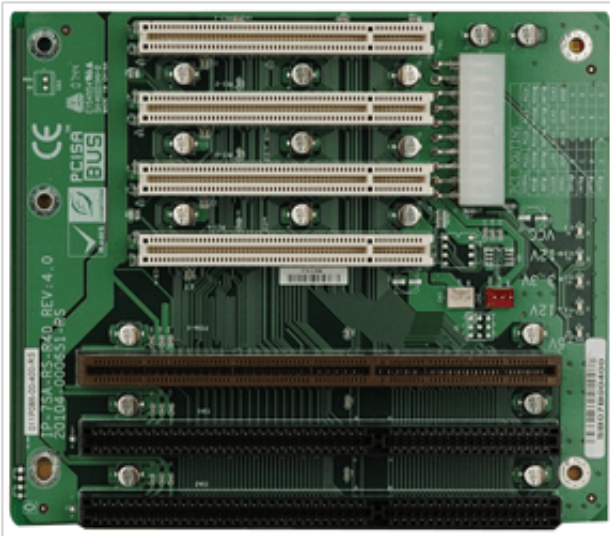

IP-7SA-RS

7-slot backplane with three PCI slots and two ISA slots

Features

Specifications

Chassis	
Chassis	PAC-700G
	PAC-1700G
Expansion Slots	
ISA Slot	2
PCI Slot	4
PSU Type	
PSU Type	ATX
Total Slot	
Total Slot	7

Ordering Information

IP-7SA-RS-R40	PCISA 7-Slot 4PCI 2ISA PASSIVE Backplane ATX 10pcs/box,RoHS
PAC-1700GB-R20	7-Slot Full size Chassis,Black,W/O PSU,RoHS
PAC-700GB-R11	7-Slot Half size chassis,Black,W/O PSU,RoHS