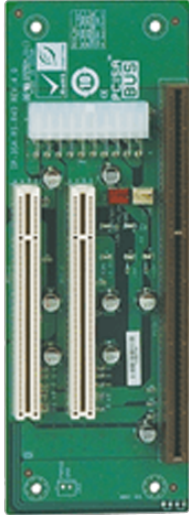

嵌入式电脑 &gt; 单板电脑 &gt; 背板

## IP-3SA-RS

3-slot backplane with two PCI slots

## Specifications

Chassis	
Chassis	PR-1300G
Expansion Slots	
PCI Slot	2
PSU Type	
PSU Type	ATX
Total Slot	
Total Slot	3