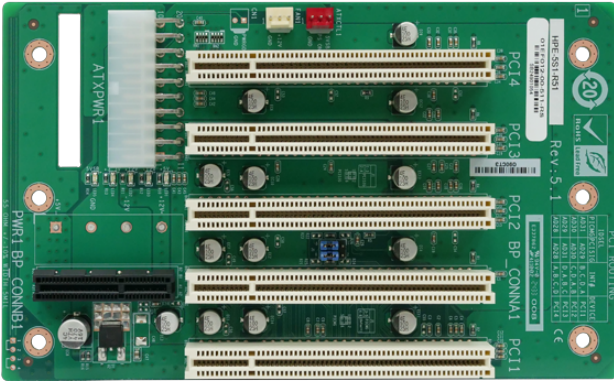

# HPE-5S1

5-slot backplane with four PCI slots

## Features

- » 4 x PCI Slot

### I/O Interface

Expansion	4 x PCI Slot
-----------	--------------