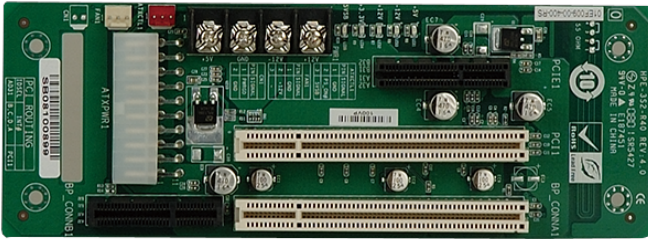

嵌入式电脑 &gt; 单板电脑 &gt; 背板

## HPE-3S2

3-slot backplane with one PCI slot and one PCIe x4 slot

### Features

- » 1 x PCIe x4
- » 1 x PCI Slot

### Specifications

I/O Interface	
Expansion	1 x PCIe x4
	1 x PCI Slot