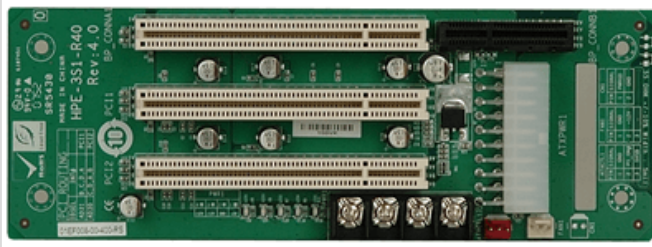

嵌入式电脑 > 单板电脑 > 背板

HPE-3S1

3-slot backplane with two PCI slots

Features

Specifications

I/O Interface

Expansion	2 x PCI Slot
-----------	--------------

Ordering Information

HPE-3S1-R41	PCI/PCI Express Backplane with 2 PCI Slots,RoHS
-------------	---