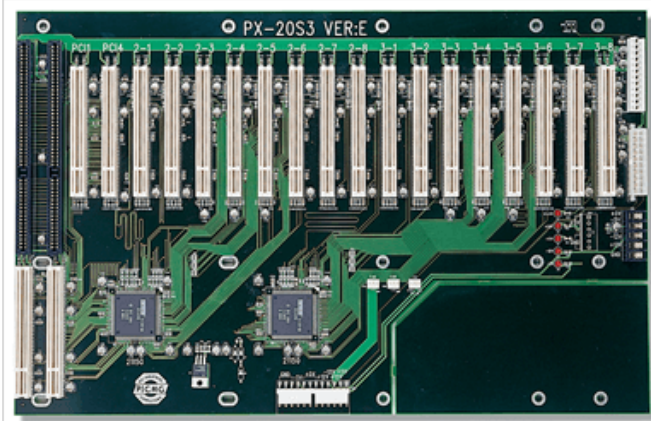

# PX-20S3-RS

20-slot backplane with eighteen PCI slots and one ISA slot