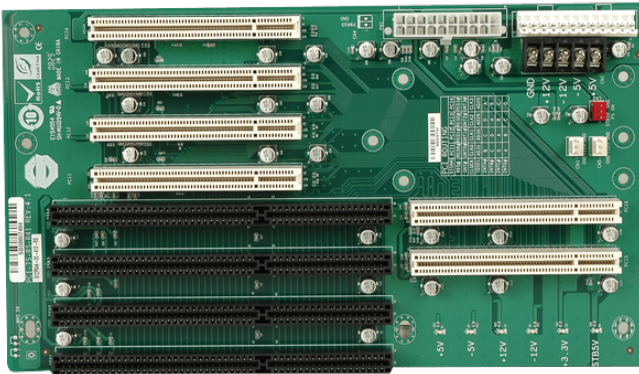

嵌入式电脑 > 单板电脑 > 背板

PCI-7S

7-slot backplane with four PCI slots and three ISA slots

Features

- » 4 x PCI Slot
- » 3 x ISA Slot

Specifications

I/O 接口	
扩展	4 x PCI Slot 3 x ISA Slot
电源	
电源供电	Support AT/ATX mode

Ordering Information

PCI-7S-RS-R41	7-Slot 4PCI 3ISA Backplane,RoHS
---------------	---------------------------------