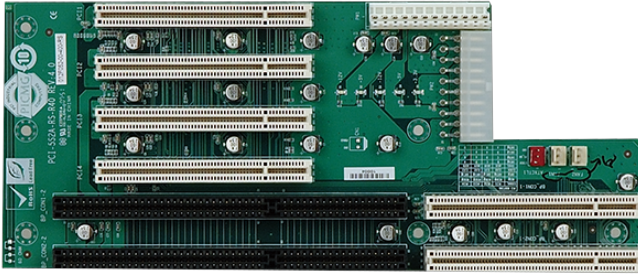

# PCI-5S2

5-slot AT power backplane with four PCI slots and one ISA slot

## Features

- » 4 x PCI Slot
- » 1 x ISA Slot

## Specifications

I/O Interface	
Expansion	4 x PCI Slot 1 x ISA Slot
Power	
Power Supply	Support AT/ATX mode