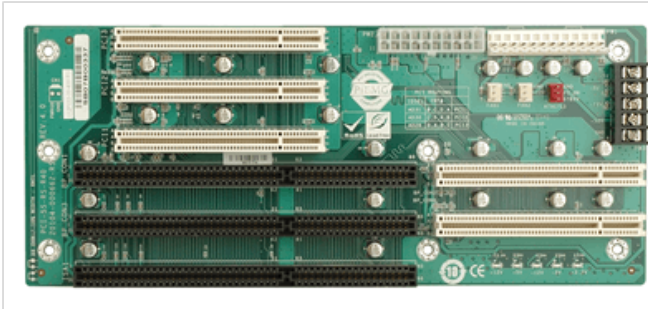

# PCI-5S

5-slot backplane with three PCI slots and two ISA slots

## Specifications

I/O Interface	
Expansion	3 x PCI Slot
	2 x ISA Slot
Power	
Power Supply	Support AT/ATX mode

## Ordering Information

PCI-5S-RS-R40	5-Slot 3PCI 2ISA Backplane,RoHS
PAC-1000GB-R20	6-Slot Full size Chassis,Black,W/O PSU,RoHS