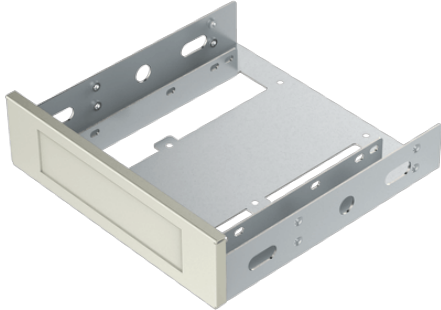

## 41411-1007C3-00-HF

5.25" External Bay to 3.5" HDD / Device Bay, White

## Features

- » Durable one piece aluminum construction
- » Compatible with any standard 5.25" external drive bay
- » Fits 1 x 3.5" device / hard drive
- » Mounting screw holes for 3.5" HDD installation
- » Compatible with any standard 3.5" HDD and 3.5" device

## Specifications

General	
Dimensions	150 x 146 x 42 (L x W x H) (mm)
Material	
Material	Aluminum
Weight	
Weight	0.2 kg (Gross)
Drive Bay Space	
Drive Bay Space	One 5.25" drive bay
HDD Type	
HDD Type	internal 2.5" or 3.5" device bay
Hot Swap	
Hot Swap	No
Keylock	
Keylock	No
Signal Out	
Signal Out	No
Color	
Color	White
Interface	
Interface	SATA / IDE / SSD