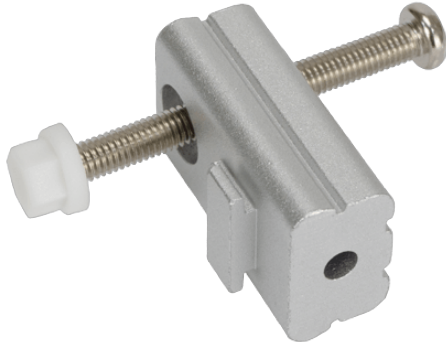

PK-S24A

A set of Panel Mounting Kit is composed of a clamp and screw

x12

Features

Maritime Panel Mounting Kit

Specifications

Dimensions	
Dimensions	222 x 432 x 252 mm
Material	
Material	Aluminum
Weight	
Weight	3.12 Kg
Key Features	
Key Features	12 mounting kits for S24A

Ordering Information

PK-S24A-R10	S24A panel mount kit, silver color, R10
-------------	---