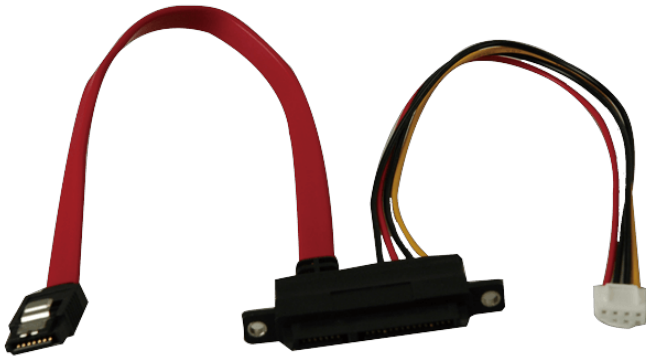

# 32801-000100-300-RS

SATA HDD cable

## Specifications

| General          |                                |
|------------------|--------------------------------|
| Output Connector | Cable type: SATA + Power cable |
|                  | Connector: 4-pin PH 2.54 mm    |
| Dimensions       |                                |
| Dimensions       | SATA cable 20 cm               |
|                  | Power cable 20 cm              |