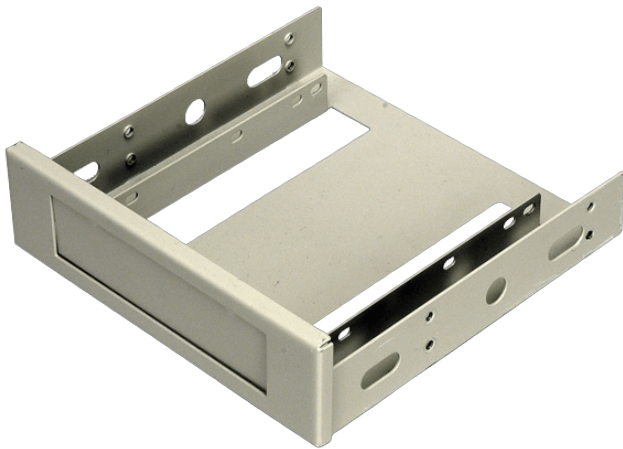

## 41411-1007C3-00-HF

5.25" External Bay to 3.5" HDD / Device Bay, White

## Features

- » Durable one piece aluminum construction
- » Compatible with any standard 5.25" external drive bay
- » Fits 1 x 3.5" device / hard drive
- » Mounting screw holes for 3.5" HDD installation
- » Compatible with any standard 3.5" HDD and 3.5" device

## Specifications

General	
Dimensions	150 x 146 x 42 (L x W x H) (mm)
Material	
Material	Aluminum
Weight	
Weight	0.2 kg (Gross)
Drive Bay Space	
Drive Bay Space	One 5.25" drive bay
HDD Type	
HDD Type	internal 2.5" or 3.5" device bay
Hot Swap	
Hot Swap	No
Keylock	
Keylock	No
Signal Out	
Signal Out	No
Color	
Color	White
Interface	
Interface	SATA / IDE / SSD