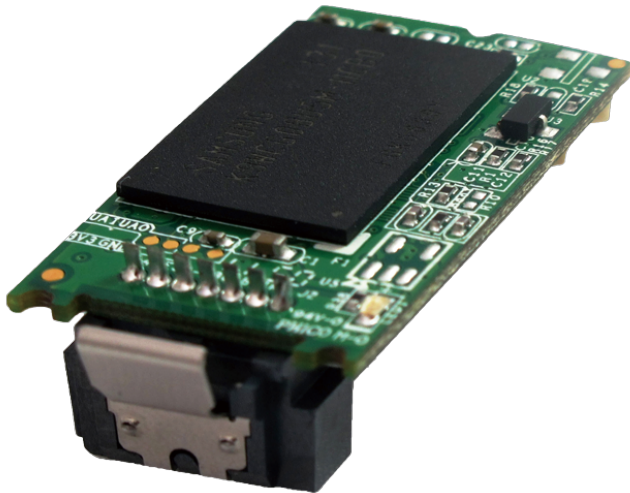

# IFM-3010H

Industrial Flash Module Series(SATADOM)SLC

## Features

Industrial Flash Module Series(SATADOM)SLC

## Specifications

ATA Security	
ATA Security	Yes
Capacity (GB)	
Capacity (GB)	1GB~32GB
Dimensions	
Dimensions	18.1 x 30.5 x 12
Flash Type	
Flash Type	SLC
Interface	
Interface	SATA 6Gb/s
Key Features	
Key Features	1. Horizontal version
	2. Only exposes 12mm height
	on the motherboard after
	installation
Max. Power Consumption	
ConsumptionMax. Power Consumption	0.65W (5V x 130mA)
P/N	
STD(0°C~+70°C)	IFM-3010IPS-1GB
	IFM-3010IPS-2GB
	IFM-3010IPS-4GB
	IFM-3010IPS-8GB
	IFM-3010IPS-16GB
	IFM-3010IPS-32GB
WT(-40°C~+85°C)	IFM-3010WPS-1GB
	IFM-3010WPS-2GB
	IFM-3010WPS-4GB
	IFM-3010WPS-8GB
	IFM-3010WPS-16GB
	IFM-3010WPS-32GB
S.M.A.R.T	
S.M.A.R.T	Yes