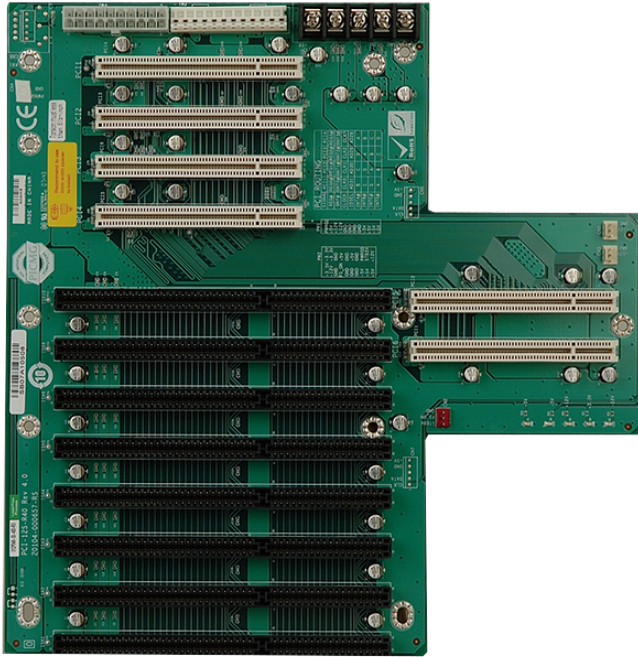

PCI-12S

12-slot backplane with four PCI slots and seven ISA slots

Features

- » 4 x PCI Slot
- » 7 x ISA Slot

Specifications

I/O Interface	
Expansion	4 x PCI Slot 7 x ISA Slot
Power	
Power Supply	Support AT/ATX mode

Ordering Information

RACK-3000GW-R21	4U 14-Slot Rackmount Chassis,White,ATX Power Switch,W/O PSU,RoHS
RACK-3000GB-R21	4U 14-Slot Rackmount Chassis,Black,ATX Power Switch,W/O PSU,RoHS
PCI-12S-RS-R40	12-Slot 4PCI 7ISA Backplane,RoHS