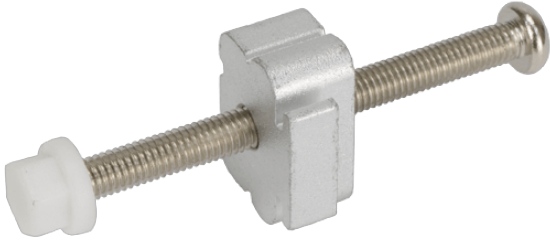

## PK-S24M

A set of Panel Mounting Kit is composed of a clamp and screw

### Features

Maritime Panel Mounting Kit

x12

### Specifications

Dimensions	
Dimensions	222 x 432 x 252 mm
Material	
Material	Aluminum
Weight	
Weight	3.12 Kg
Key Features	
Key Features	12 mounting kits for S24M

### Ordering Information

PK-S24M-R10	S24M panel mount kit, silver color, R10
-------------	---